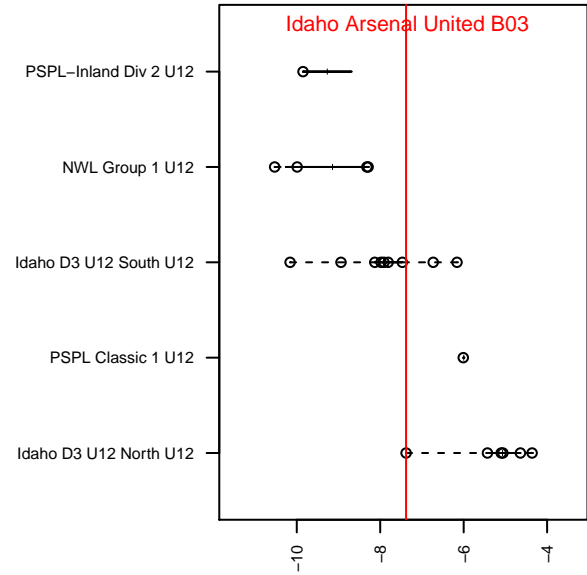

Idaho Arsenal United B03

, ID
 B03 total strength=512
 attack=0.66 defense=0.21
 fall league = Idaho D3 U12 North U12
 spr league = Spr Idaho D3 U12 South U12
 notes= Swat

alt names used:
 Arsenal United Swat
 ARSENAL UNITED SWAT
 ARSENAL UNITED SWAT (ID)
 ARSENAL UNITED SWAT
 ARSENAL UNITED SWAT (ID)

**attack and defense variance (black dot)
relative to other teams
and top 10 in region**

**attack and defense rating
relative to others at age
and all opponents in last 13 months**

Performance relative to 13 month average