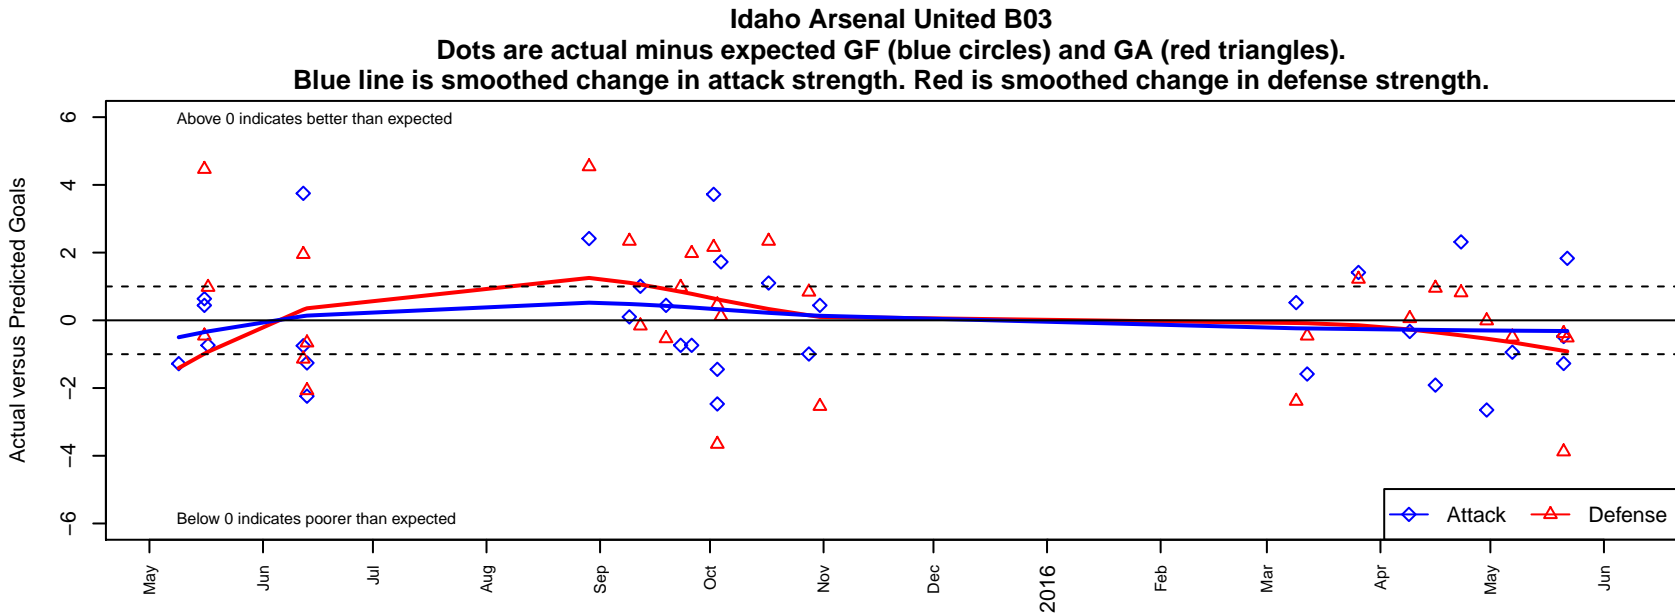

Idaho Arsenal United B03

, ID
 B03 total strength=512
 attack=0.66 defense=0.21
 fall league = Idaho D3 U12 North U12
 spr league = Spr Idaho D3 U12 South U12
 notes= Swat

alt names used:
 Arsenal United Swat
 ARSENAL UNITED SWAT
 ARSENAL UNITED SWAT (ID)
 ARSENAL UNITED SWAT
 ARSENAL UNITED SWAT (ID)

**attack and defense variance (black dot)
relative to other teams
and top 10 in region**

**attack and defense rating
relative to others at age
and all opponents in last 13 months**

Performance relative to 13 month average